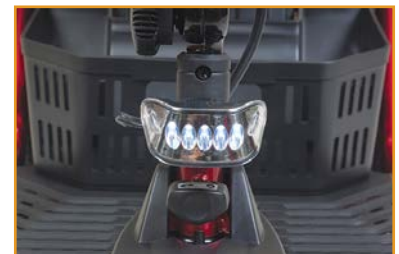

LED ultra bright adjustable headlight